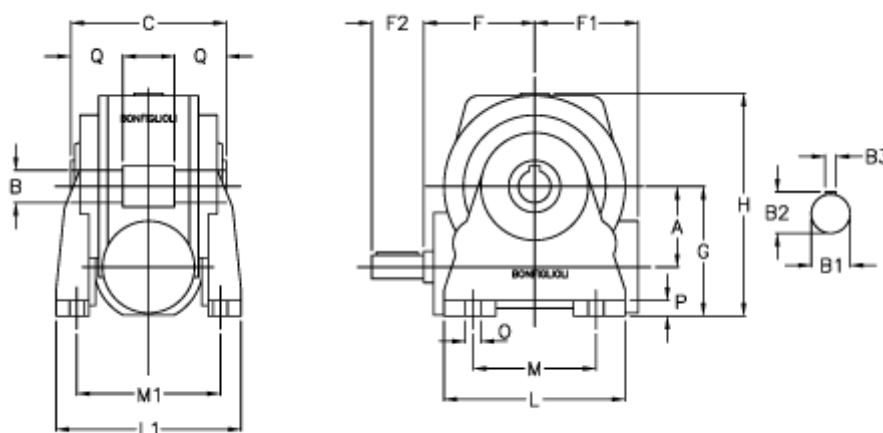

Data Sheet

Article number: 3901030007100

Description: Worm gear with solid input shaft
VF 30N-7-HS

Measures

a	= 30.0	F1 = 46	O = 6.5
B	= 14	F2 = 20	P = 8
B1	= 9	g = 55	Q = 20.5
B2	= 10.2	H = 96.0	
B3	= 3	L = 80	
C	= 55	L1 = 80	
Description = VF 30N-xx-HS		m = 50	
F	= 50.0	M1 = 66.0	